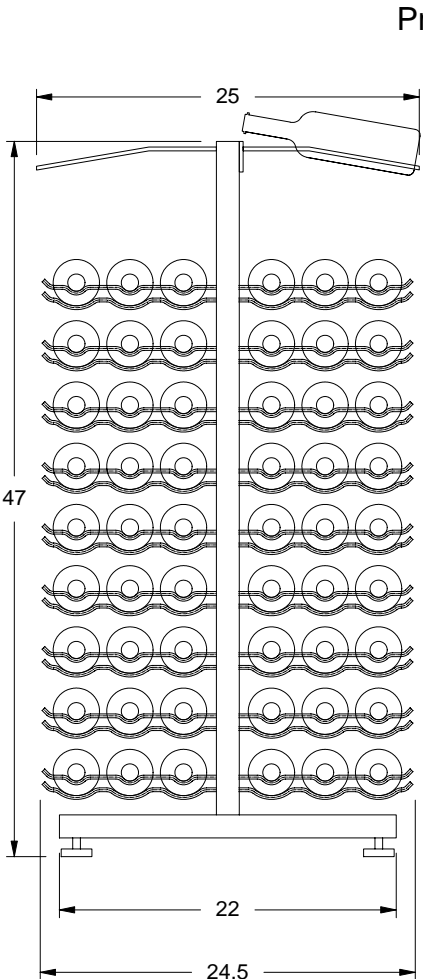

VintageView Island Display Rack (IDR)

Side View

Front View

IDR-B Includes:
 Base frame with 6 VintageView
 WS33 racks and 1 IDR-PR
 180 Bottle Capacity

IDR-BX Includes:
 Base frame extension with 6
 VintageView WS33 racks and 1 IDR-PR
 180 Bottle Capacity

* All measurements are in inches