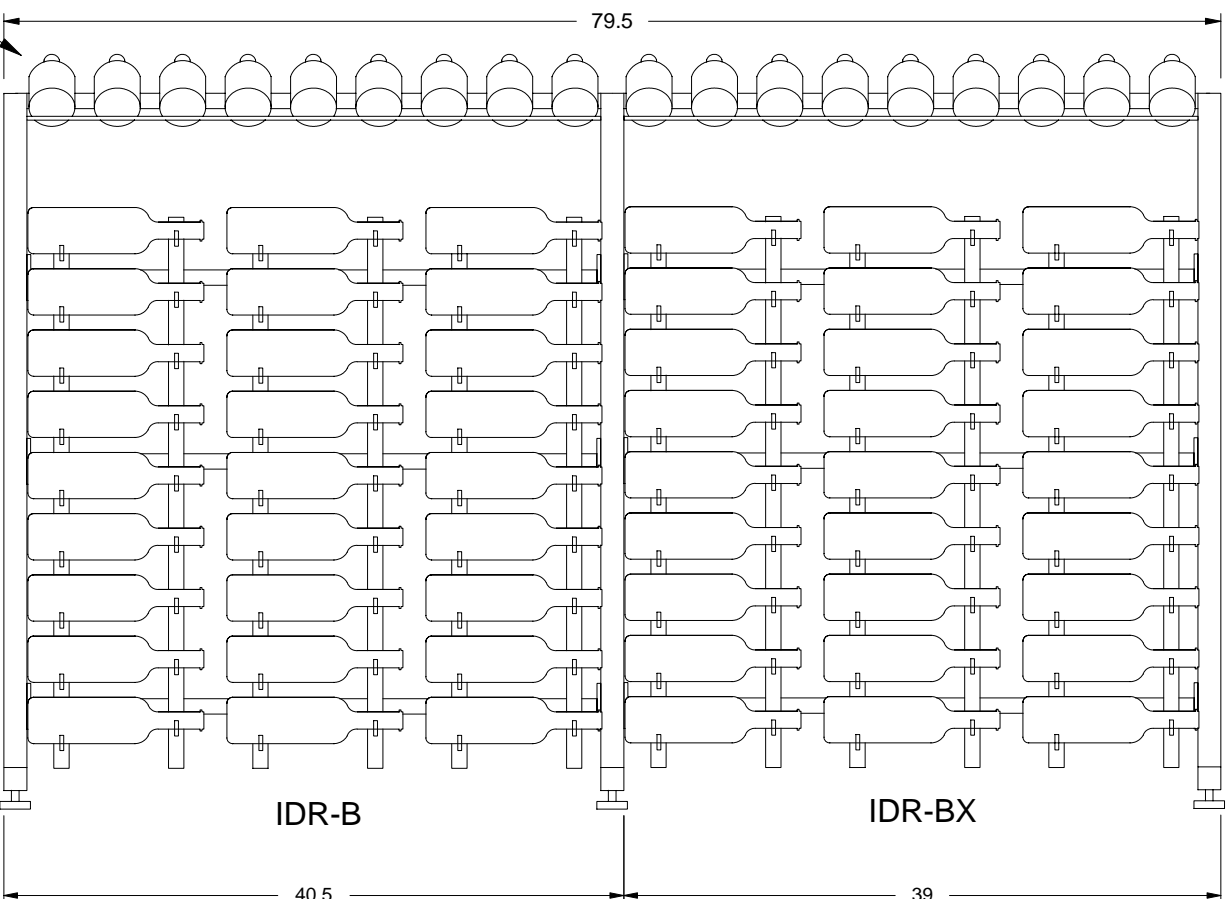

VintageView Island Display Rack (IDR)

Side View

Front View

IDR-B Includes:
 Base frame with 6 VintageView
 WS33 racks and 1 IDR-PR
 180 Bottle Capacity

IDR-BX Includes:
 Base frame extension with 6
 VintageView WS33 racks and 1 IDR-PR
 180 Bottle Capacity

* All measurements are in inches